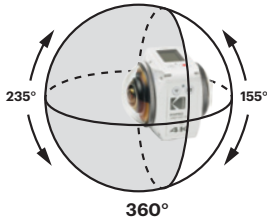

KODAK PIXPRO 4KVR360

360° VR CAMERA

Shooting Modes

360° Spherical/VR Mode

Lens A & Lens B

197° 4K Ultra Wide Mode

Lens A

235° 4K Dome Mode